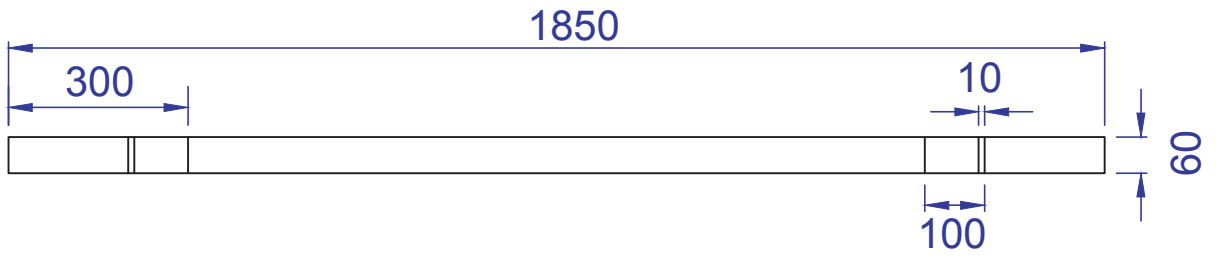

End view

Side view

Wood Pallet Type 1120

Bundle Dimension

Packaging layout: 2 rows X 4 layers, total 8pcs

Packaging Layout

There are 4 band in the middle of the pallet

There are 4 belts out of the pallet: before packaging the 4 belts, the wrap film is at least three layers and ensure full of the decking.

## Pallet Layout

Side view

Top view

20' Container Loading—18 Pallet Max

Side view

Top view

20' Container Loading—17 Pallet