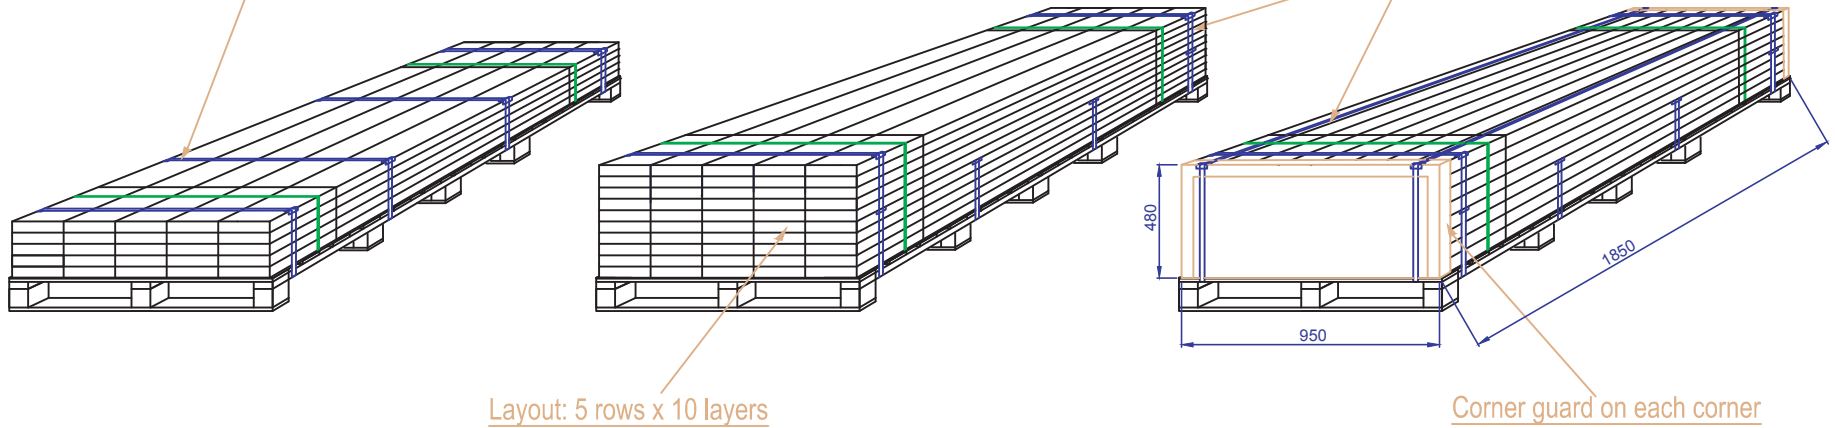

End view

Side view

Wood Pallet Type 1120

Bundle Dimension

Packaging layout: 2 rows X 4 layers, total 8pcs

Packaging Layout

There are 4 band in the middle of the pallet

There are 4 belts out of the pallet: before packaging the 4 belts, the wrap film is at least three layers and ensure full of the decking.

## Pallet Layout

Side view

Top view

20' Container Loading—18 Pallet Max

Side view

Top view

20' Container Loading—17 Pallet