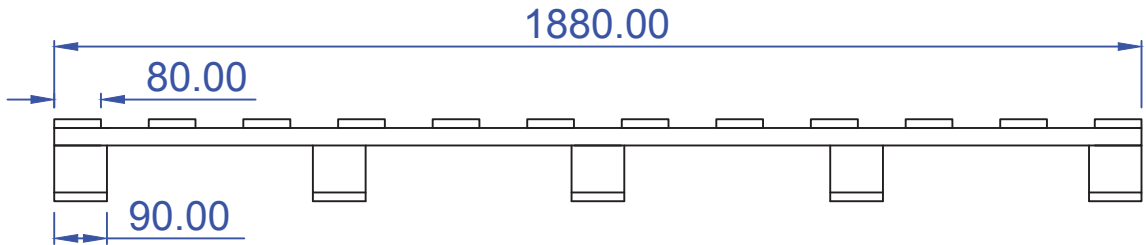

End view

Side view

Wood Pallet Type 1120

Bundle Dimension

Packaging layout: 2 rows X 4 layers, total 8pcs

Packaging Layout

There are 4 band in the middle of the pallet

There are 4 belts out of the pallet: before packaging the 4 belts, the wrap film is at least three layers and ensure full of the decking.

## Pallet Layout

Side view

Top view

20' Container Loading—18 Pallet Max

Side view

Top view

20' Container Loading—17 Pallet