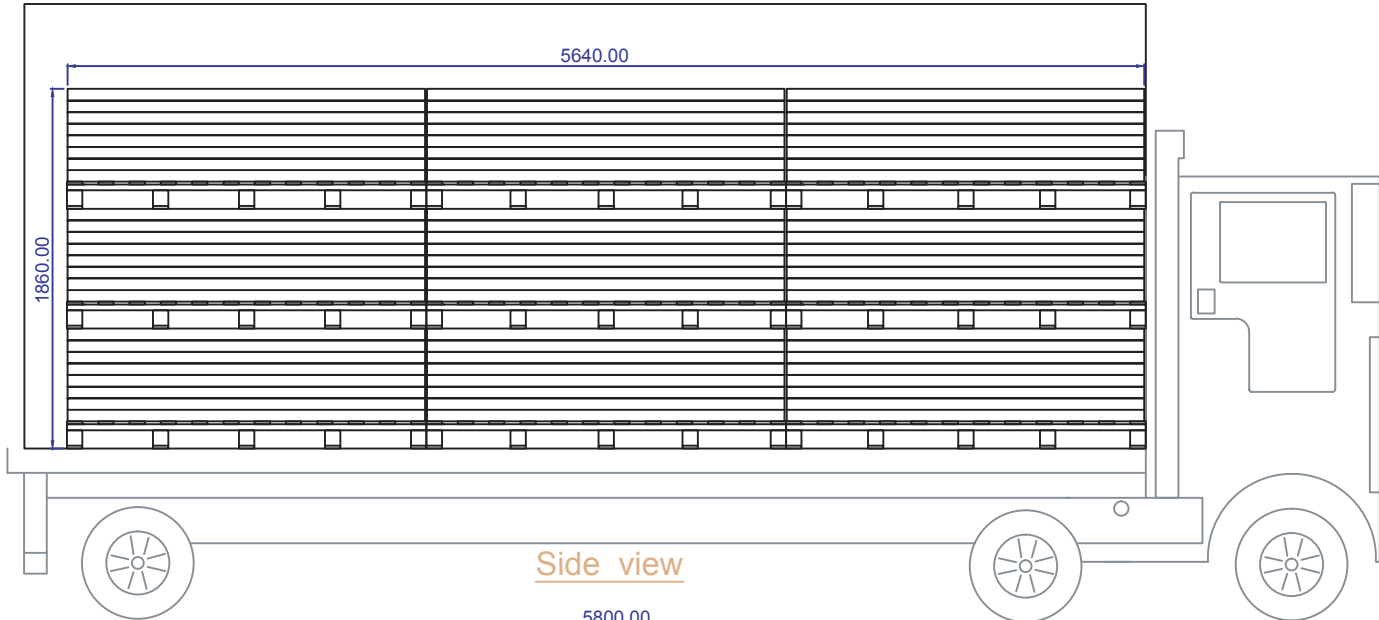

End view

Side view

Wood Pallet Type 1120

Bundle Dimension

Packaging layout: 2 rows X 4 layers, total 8pcs

Packaging Layout

There are 4 band in the middle of the pallet

There are 4 belts out of the pallet: before packaging the 4 belts, the wrap film is at least three layers and ensure full of the decking.

## Pallet Layout

Side view

Top view

20' Container Loading—18 Pallet Max

Side view

Top view

20' Container Loading—17 Pallet