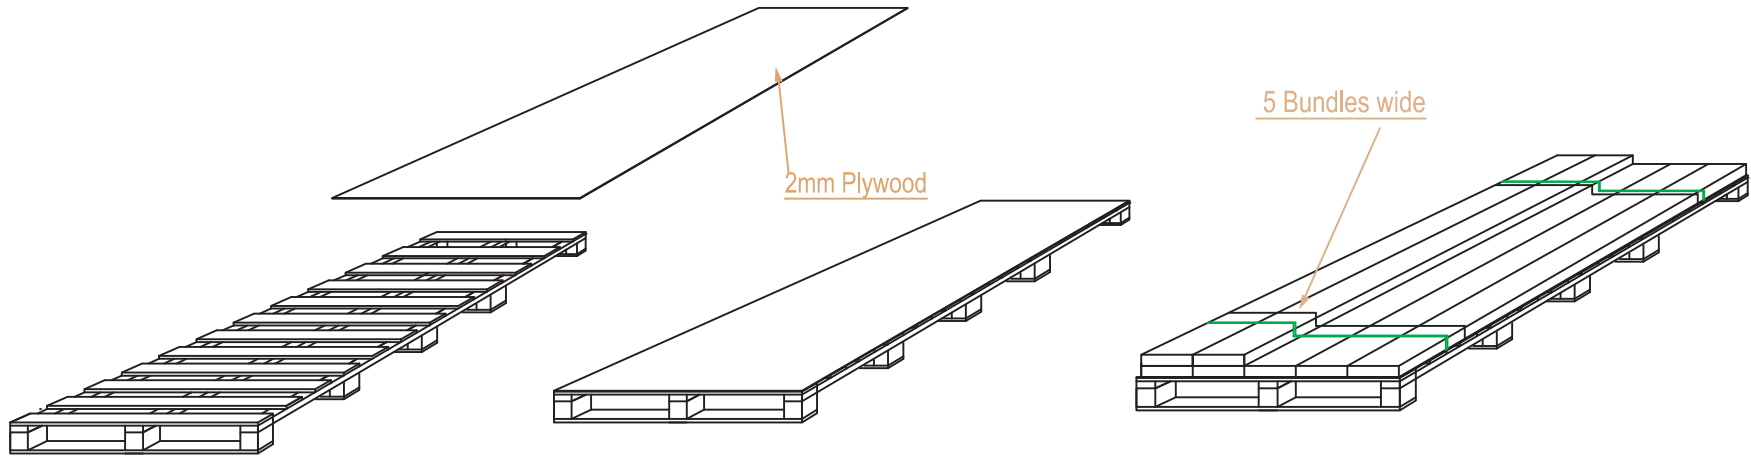

End view

Side view

Wood Pallet Type 1120

Bundle Dimension

Packaging layout: 2 rows X 4 layers, total 8pcs

Packaging Layout

There are 4 band in the middle of the pallet

There are 4 belts out of the pallet: before packaging the 4 belts, the wrap film is at least three layers and ensure full of the decking.

## Pallet Layout

Side view

Top view

20' Container Loading—18 Pallet Max

Side view

Top view

20' Container Loading—17 Pallet