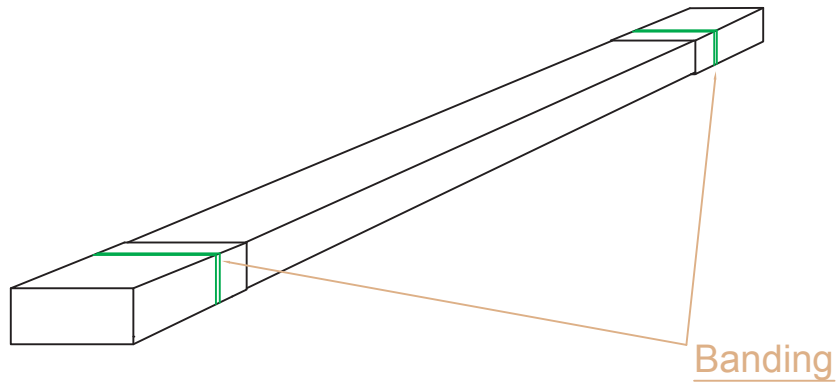

End view

Side view

Wood Pallet Type 1120

Bundle Dimension

Packaging layout: 2 rows X 4 layers, total 8pcs

Packaging Layout

There are 4 band in the middle of the pallet

There are 4 belts out of the pallet: before packaging the 4 belts, the wrap film is at least three layers and ensure full of the decking.

## Pallet Layout

Side view

Top view

20' Container Loading—18 Pallet Max

Side view

Top view

20' Container Loading—17 Pallet