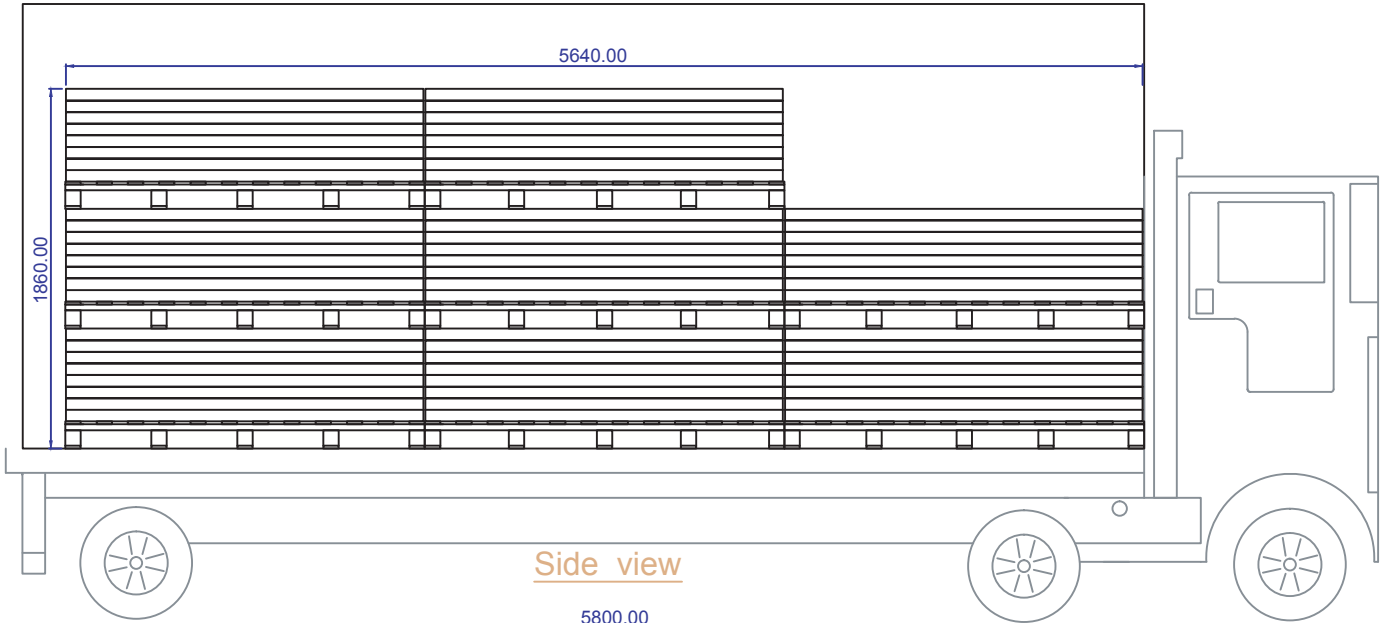

End view

Side view

Wood Pallet Type 1120

Bundle Dimension

Packaging layout: 2 rows X 4 layers, total 8pcs

Packaging Layout

There are 4 band in the middle of the pallet

There are 4 belts out of the pallet: before packaging the 4 belts, the wrap film is at least three layers and ensure full of the decking.

## Pallet Layout

Side view

Top view

20' Container Loading—18 Pallet Max

Side view

Top view

20' Container Loading—17 Pallet