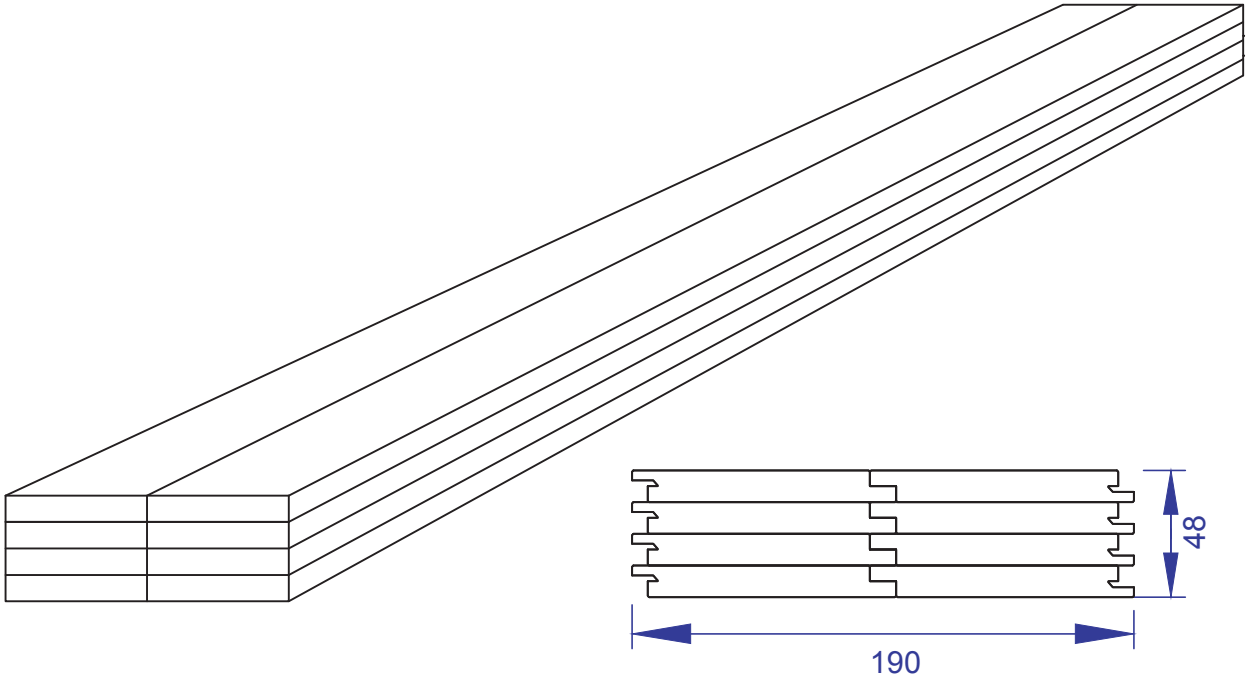

End view

Side view

Wood Pallet Type 1120

Bundle Dimension

Packaging layout: 2 rows X 4 layers, total 8pcs

Packaging Layout

There are 4 band in the middle of the pallet

There are 4 belts out of the pallet: before packaging the 4 belts, the wrap film is at least three layers and ensure full of the decking.

## Pallet Layout

Side view

Top view

20' Container Loading—18 Pallet Max

Side view

Top view

20' Container Loading—17 Pallet